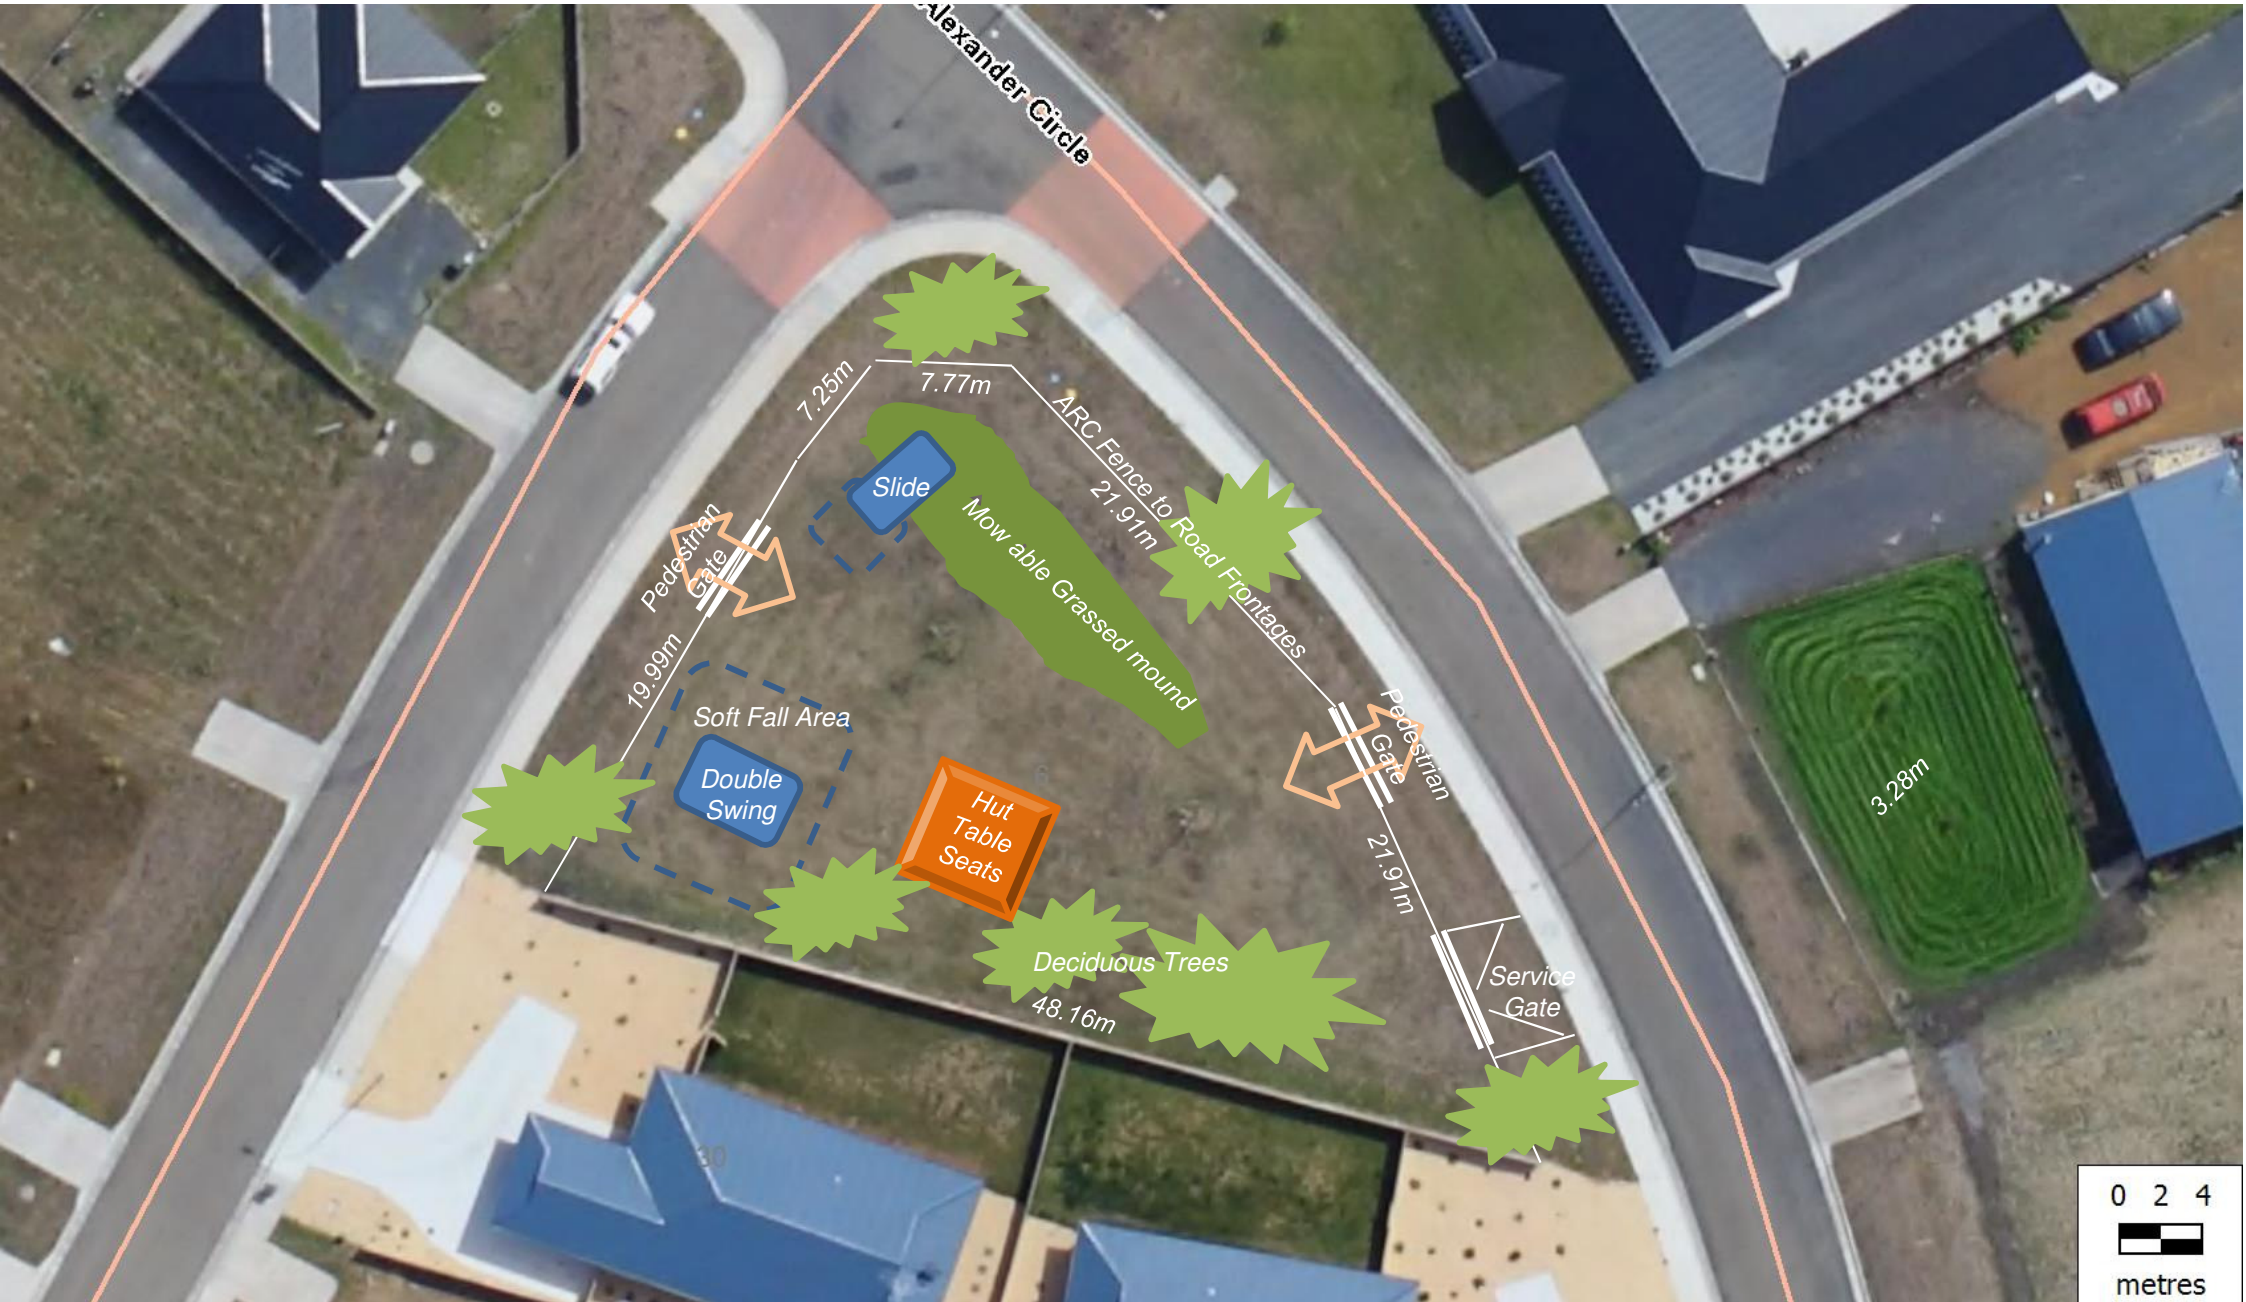

*Concept of Proposed Play Space
for
Alexander Green
at Alexander Circle Campania*

Community & Corporate Development

a business unit of Southern Midlands Council

*Assisting in Building Capacity & Sustainability
in the Southern Midlands*

Certificate of Title

152772/14 843m²

Design 23rd July 2013, Concept Version 1

Contact:

Andrew Benson,

Manager Community & Corporate Development

abenson@southernmidlands.tas.gov.au

Location Plan for the Proposed Play Space for Alexander Green at Campania

Proposed Play Space Layout for Alexander Green at Campania

Elements in the Proposed Play Space for Alexander Green at Campania

Welcome to

SOUTHERN
MIDLANDS
COUNCIL

Alexander Green

Neighbourhood Play Space

Please report any damage to ph 62 545000
southernmidlands.tas.gov.au